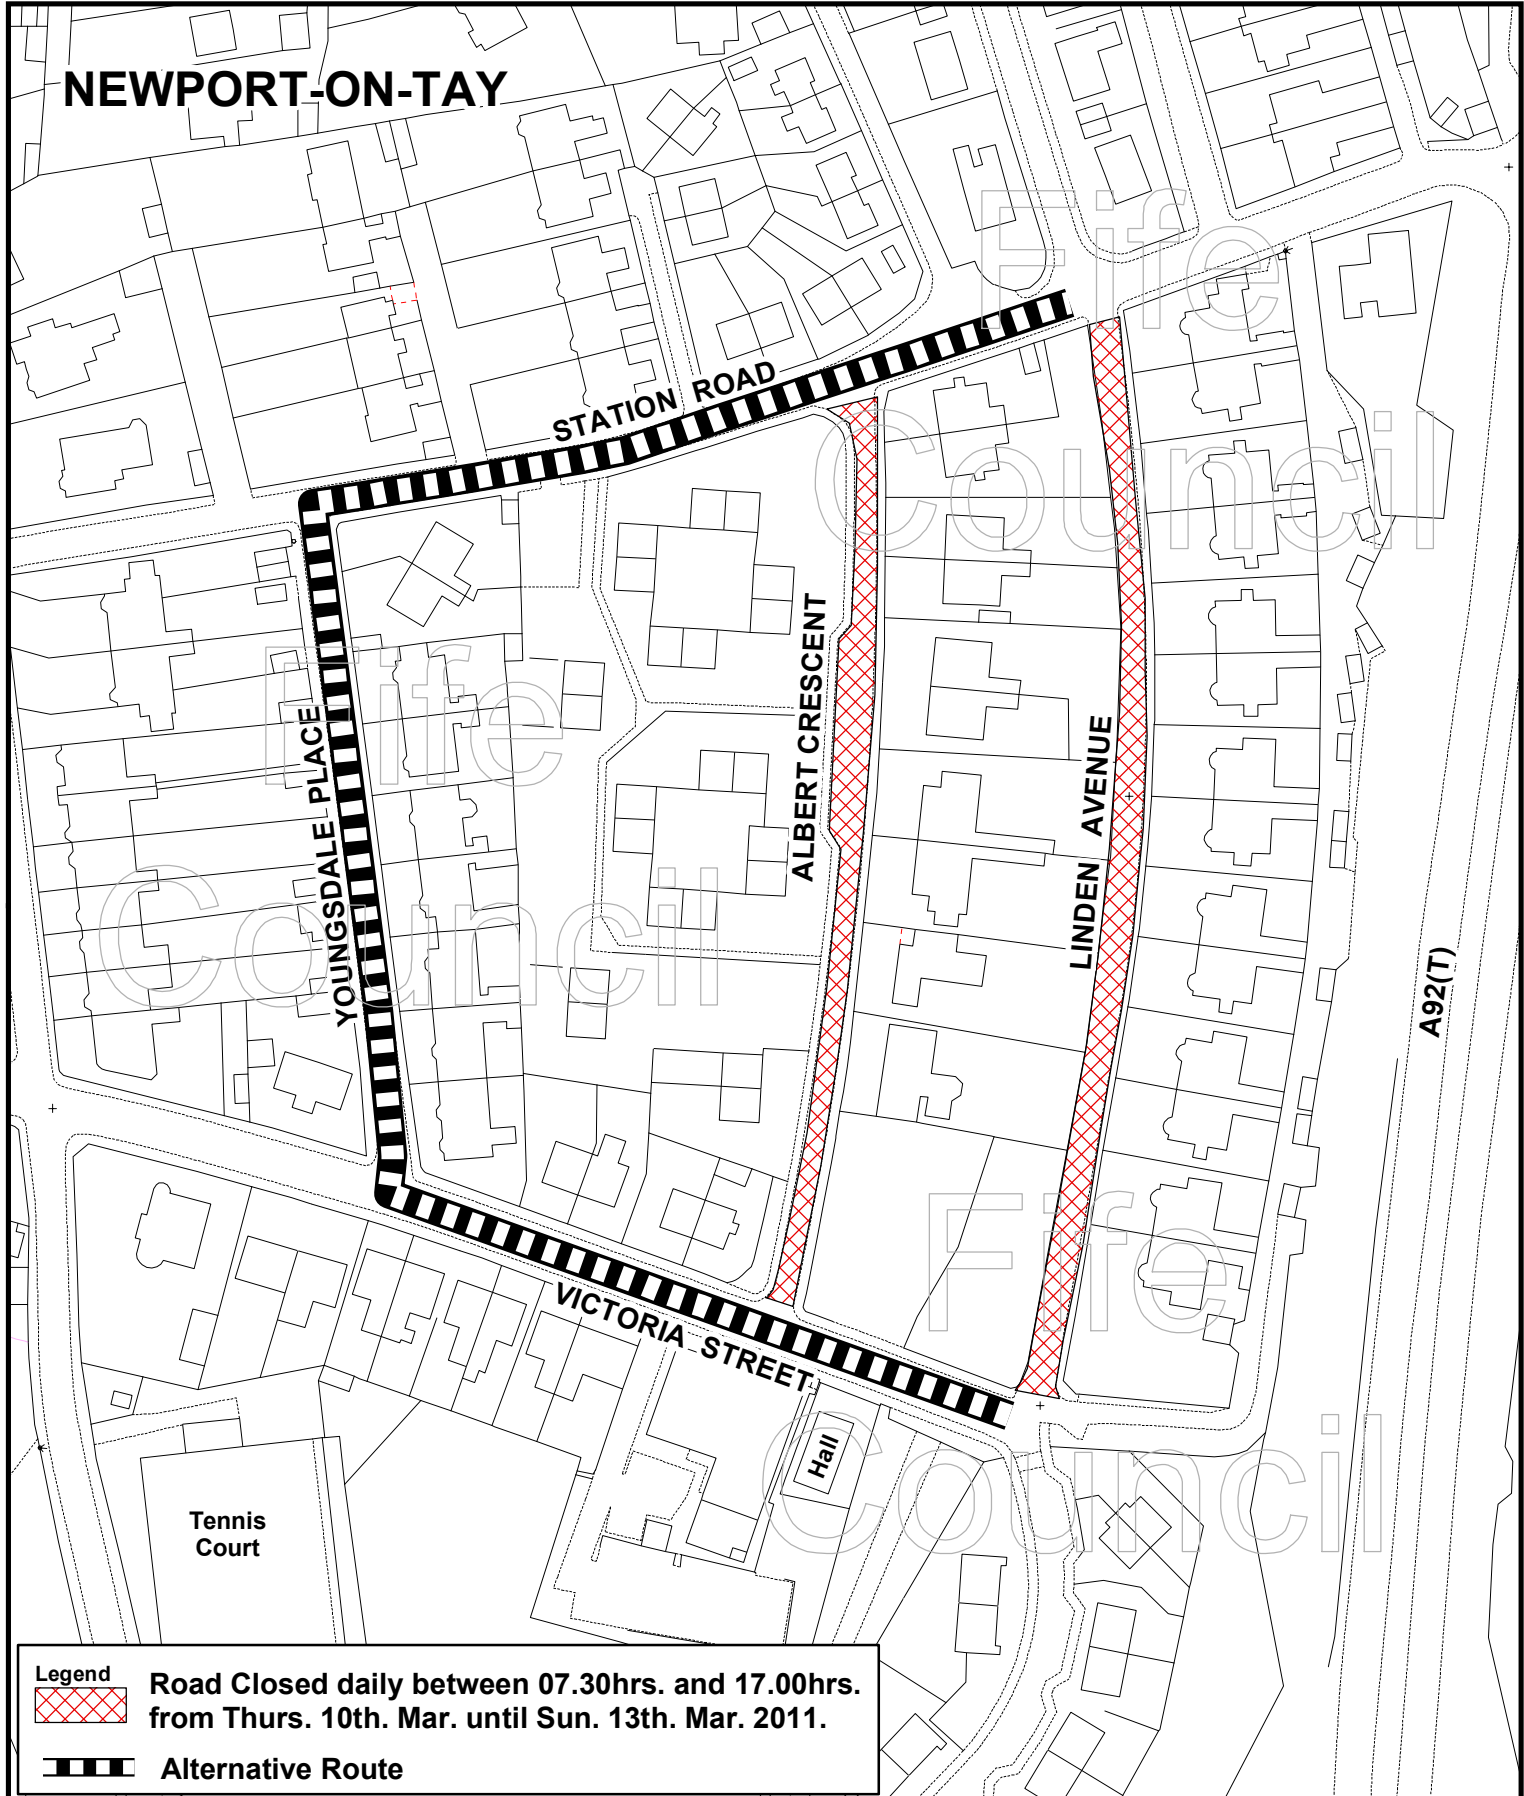

TEMPORARY ROAD CLOSURE

LINDEN AVENUE / ALBERT CRESCENT, NEWPORT-ON-TAY

Prepared By: E.G.
Service: Transportation

Printing Date: Feb. 2011

Reproduced by permission of Ordnance Survey on behalf of HMSO.
© Crown copyright and database right 2011. All rights reserved.
Ordnance Survey Licence number 100023385.
Aerial Photography © copyright Getmapping.

Scale: 1:1,500