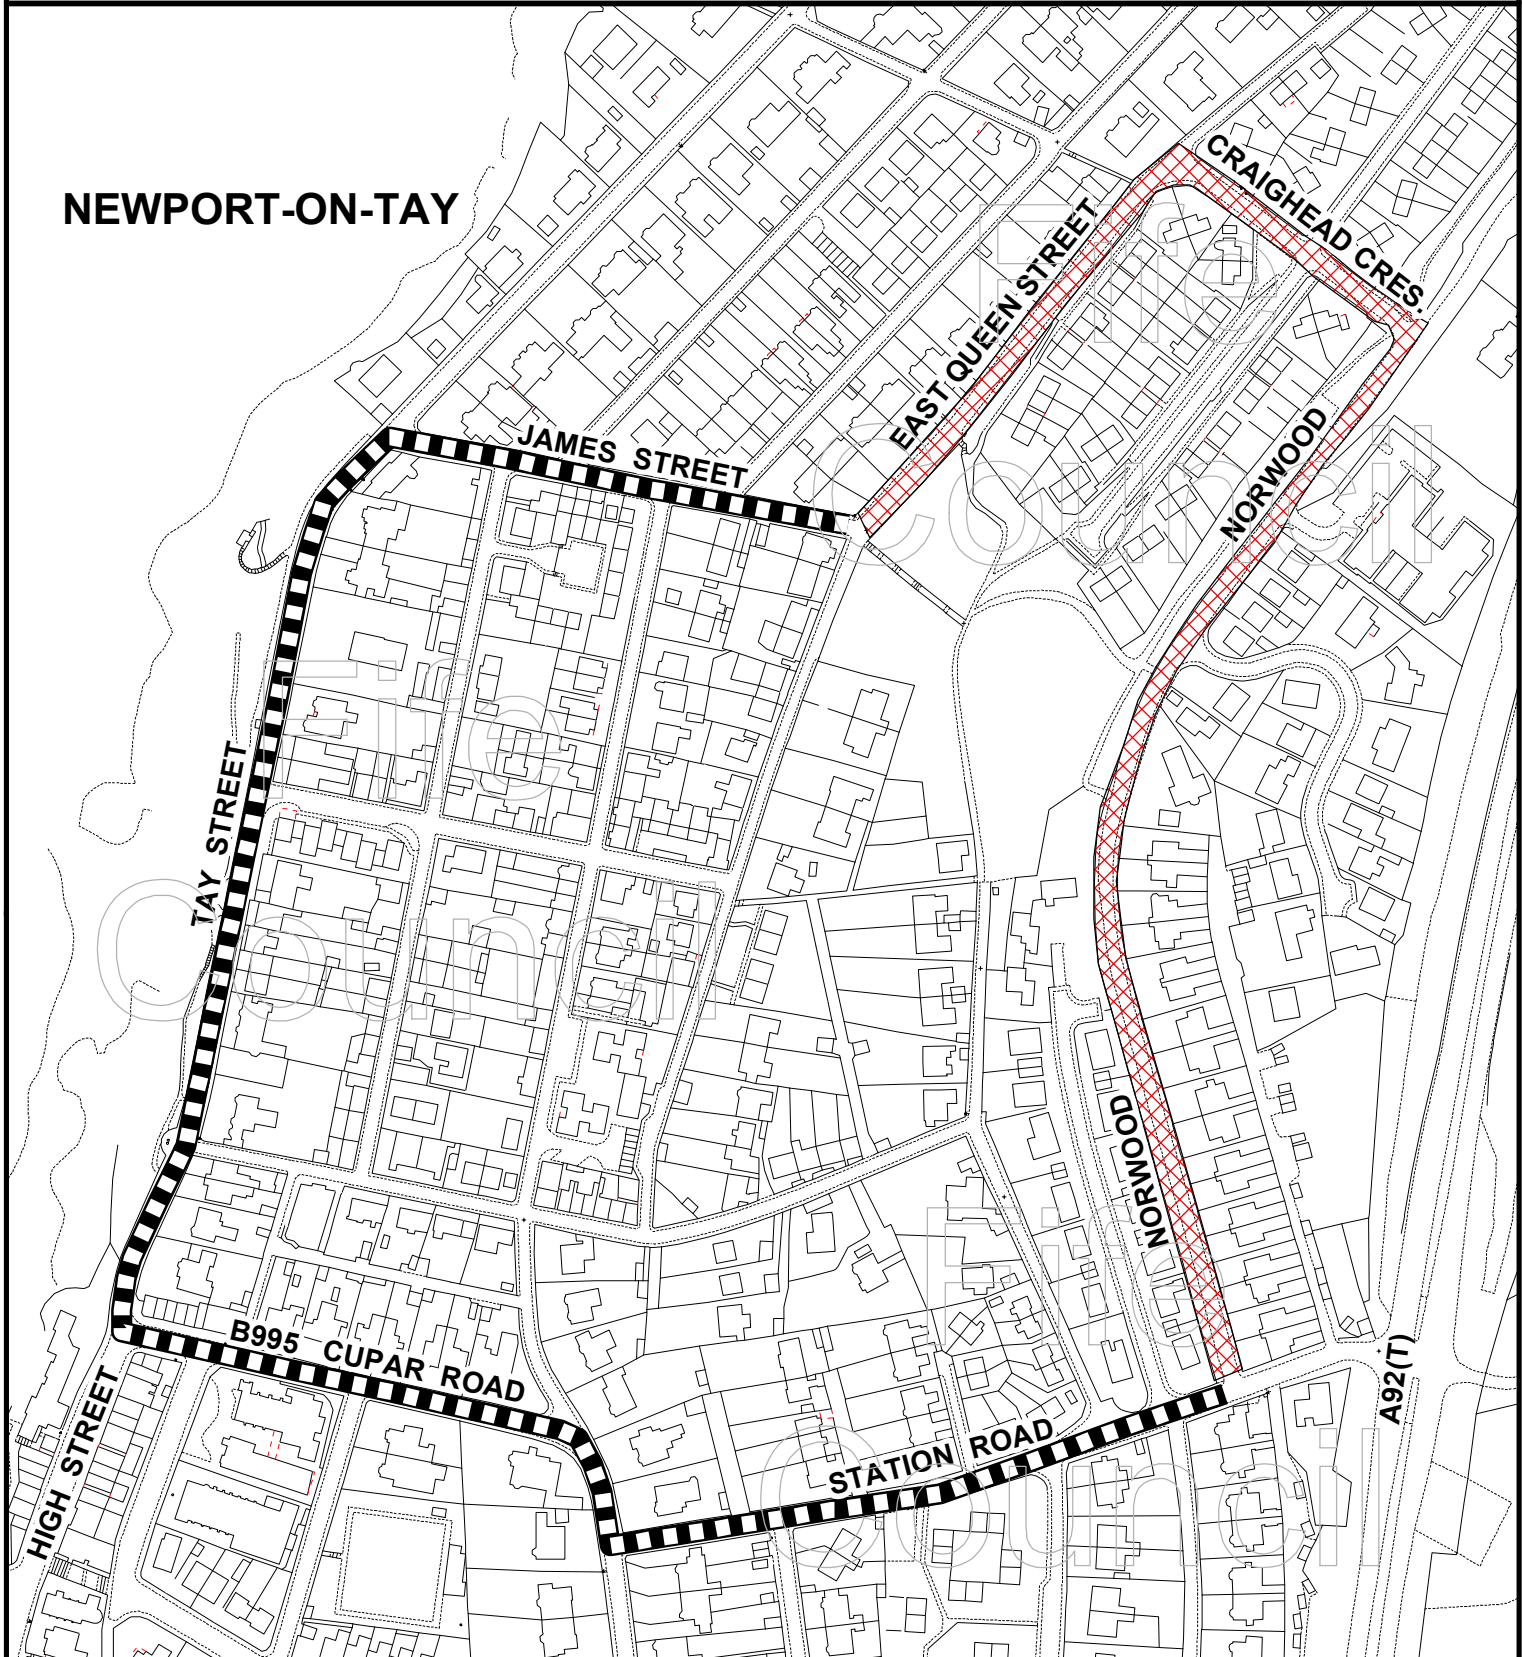

TEMPORARY ROAD CLOSURES

NORWOOD, CRAIGHEAD CRES. AND EAST QUEEN ST. NEWPORT-ON-TAY

Prepared By: E.G.
Service: Transportation

Printing Date: Feb. 2011

NEWPORT-ON-TAY

Legend

-  Road Closed daily between 07.30hrs. and 17.00hrs. from Tues. 8th. Mar. until Sat. 12th. Mar. 2011.
-  Alternative Route

Reproduced by permission of Ordnance Survey on behalf of HMSO.
© Crown copyright and database right 2011. All rights reserved.
Ordnance Survey Licence number 100023385.
Aerial Photography © copyright Getmapping.

N

Scale: 1:3,000