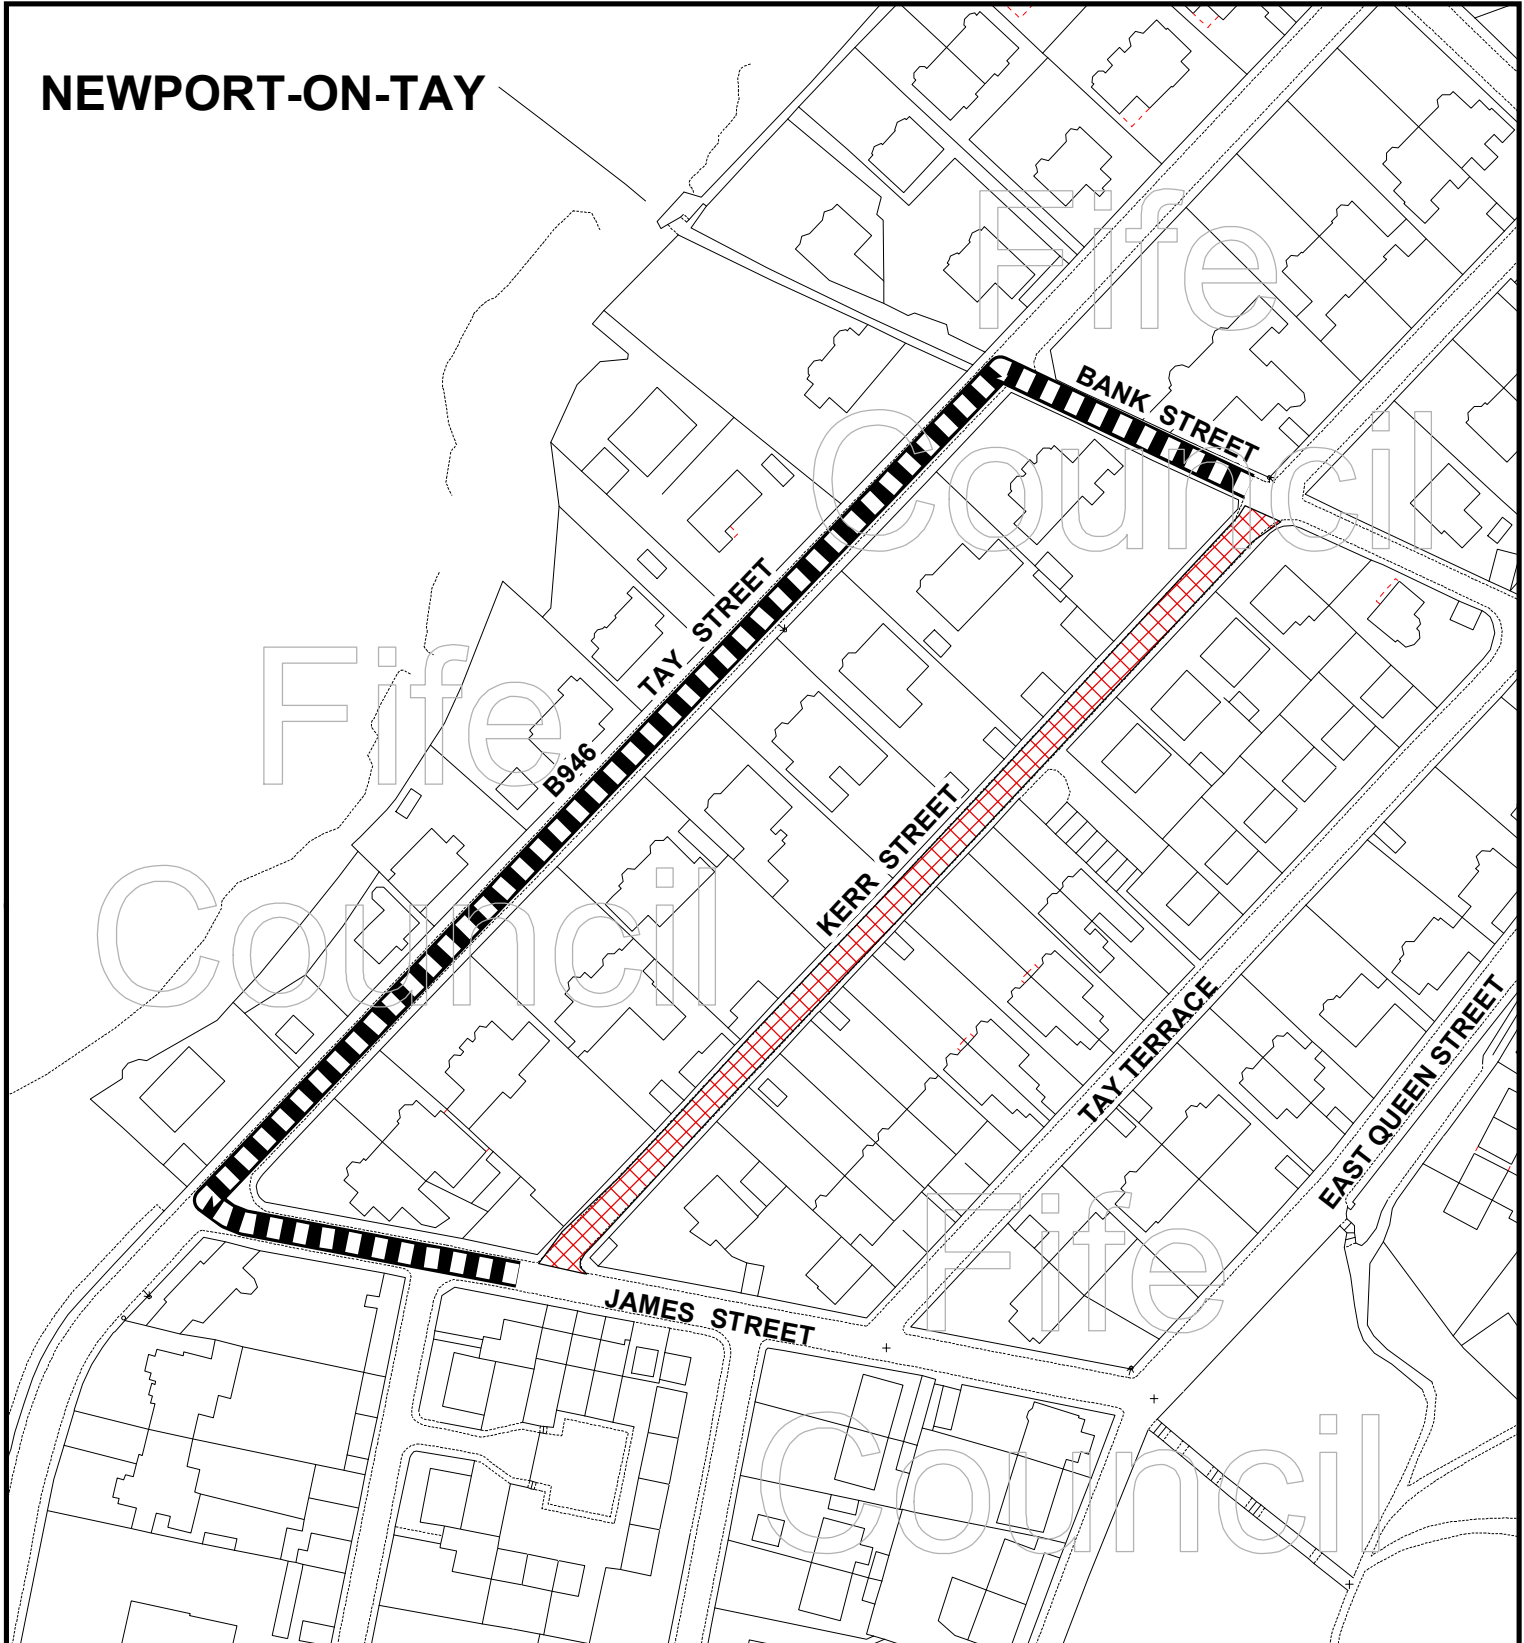

TEMPORARY ROAD CLOSURE
KERR STREET, NEWPORT-ON-TAY

Prepared By: E.G.
Service: Transportation

Printing Date: Feb. 2011

NEWPORT-ON-TAY

- Legend**
-  Road Closed daily between 07.30hrs. and 17.00hrs. from Tues. 8th. Mar. until Sat. 12th. Mar. 2011.
 -  Alternative Route

Reproduced by permission of Ordnance Survey on behalf of HMSO.
© Crown copyright and database right 2011. All rights reserved.
Ordnance Survey Licence number 100023385.
Aerial Photography © copyright Getmapping.

Scale: 1:1,500